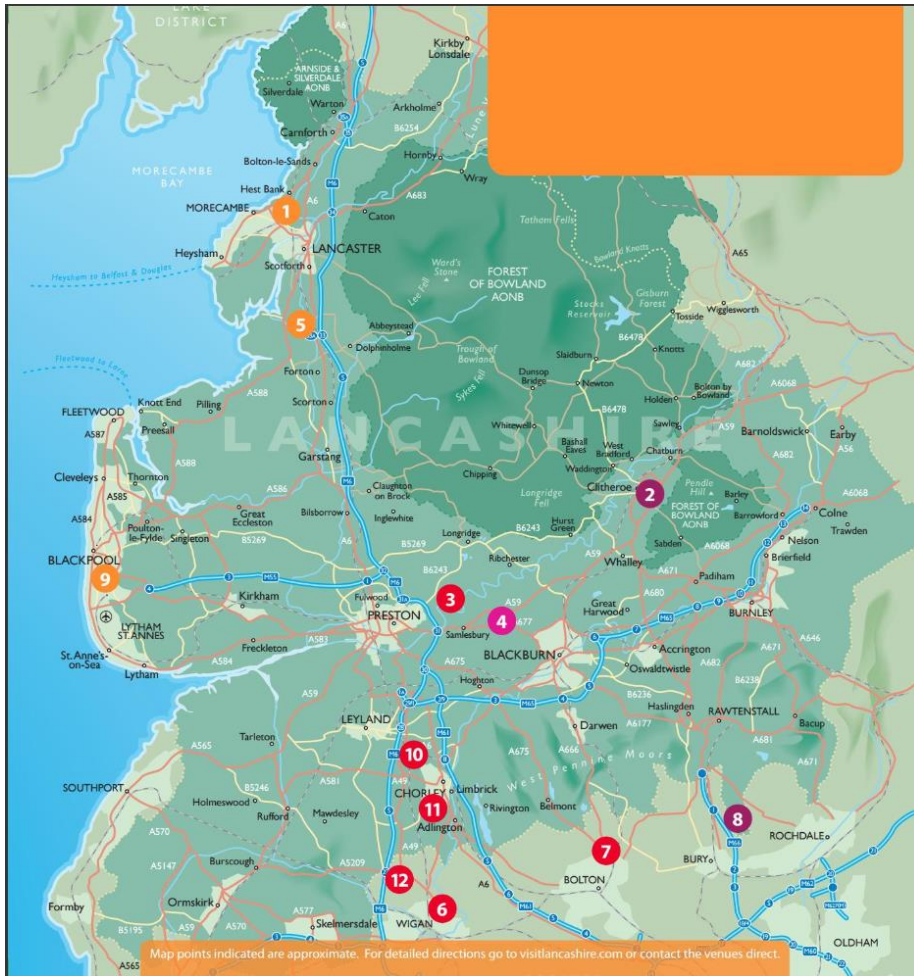

Visit Lancashire

Groups Campaign - VisitLancashire.com

PREMIUM

Thornton Hall Country Park

18

Thornton Hall Country Park
Thornton Hall, Thornton, Lancashire, BB30 3PT
01752 446120
www.thorntonhallcountrypark.co.uk

THORNTON HALL COUNTRY PARK

Make friends with friendly farm animals, spend the summer months and take part in a range of seasonal fun events or enjoy a summer picnic and a drink on the terrace. Enjoy a picnic on the lawn or in the cafe. For a special occasion, hire the tractor for a special day or hire the tractor for a special day or hire the tractor for a special day.

Visit Thornton Hall and enjoy a range of quality food and drink, as well as a family programme of fun activities, summer camps, and more. Contact us on 01752 446120 for more information.

The farm is conveniently located off the A65 in Thornton-le-Woods, between Chorley, Farnworth and Skipton with ample free parking right outside the entrance.

ENHANCED

Go Ape

22

Go Ape
Rivington, BL6 7SB

Go Ape offers a range of activities for all the family. Set in the beautiful forests, you will find a variety of all ages can enjoy. There are also a variety of activities for all the family. Set in the beautiful forests, you will find a variety of all ages can enjoy. There are also a variety of activities for all the family. Set in the beautiful forests, you will find a variety of all ages can enjoy.

Go Ape offers a range of activities for all the family. Set in the beautiful forests, you will find a variety of all ages can enjoy. There are also a variety of activities for all the family. Set in the beautiful forests, you will find a variety of all ages can enjoy.

0845 643 3216 / 01604 216116, #GOAPE OR #I'MTHEFIRSTSTEP
goape.co.uk/days-out/northwired

STANDARD

Cloudspotting

23

Cloudspotting
Gibbum Forest, B97 4TS

Cloudspotting! Meet and greet the fluffy friends of Gibbum Forest at the heart of Lancashire in July.

01752 982 073
www.cloudspotting.co.uk